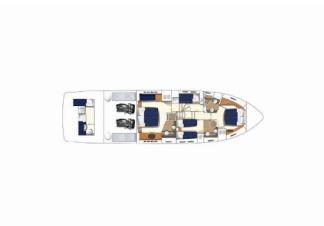

PRINCESS 62

Sassy (2009)

Pollen Maritime AS • Martin Linges Vei 25 • Fornebu • Norge

Telefon: +47 41 197 474

E-post: booking@holiday-yacht-charter.com

Web: holiday-yacht-charter.com

Yachtbase	Marina Lav - Podstrana, Kroatia
Yacht ID	8280
Yachtmerker	Princess Yachts
Yacht Yacht Navn	Sassy
Produksjonsår	2009
Lengde	19.30 M
Kabin/Kabiner	4 + 1
Køyer	8 + 2
Personer	8
WC/dusj	3