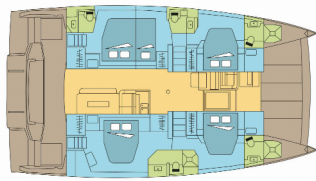

BALI 4.8

Yepa (2020)

Pollen Maritime AS • Martin Linges Vei 25 • Fornebu • Norge

Telefon: +47 41 197 474

E-post: booking@holiday-yacht-charter.com

Web: holiday-yacht-charter.com

Yachtbase	Marsh Harbour, Conch Inn Marina, Bahamas
Yacht ID	7976
Yachtmerker	Catana
Yacht Yacht Navn	Yepa
Produksjonsår	2020
Lengde	14.86 M
Kabin/Kabiner	5
Køyer	10
Personer	10
WC/dusj	5