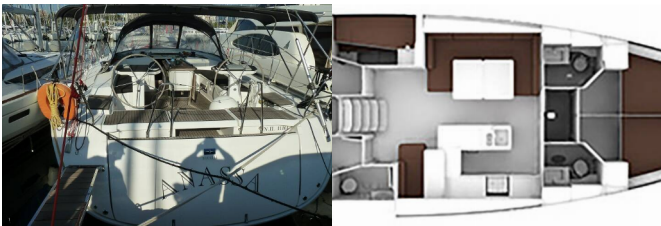

BAVARIA CRUISER 56

ECONOMY (2014)

Pollen Maritime AS • Martin Linges Vei 25 • Fornebu • Norge

Telefon: +47 41 197 474

E-post: booking@holiday-yacht-charter.com

Web: holiday-yacht-charter.com

Yachtbase	Athens, Alimos Marina, Hellas
Yacht ID	3797
Yachtmerker	Bavaria
Yacht Yacht Navn	ECONOMY
Produksjonsår	2014
Lengde	16.75 M
Kabin/Kabiner	6
Køyer	12
Personer	12
WC/dusj	4