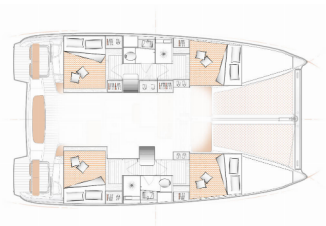

EXCESS 11

Little Blue Ocean (2025)

Pollen Maritime AS • Martin Linges Vei 25 • Fornebu • Norge

Telefon: +47 41 197 474

E-post: booking@holiday-yacht-charter.com

Web: holiday-yacht-charter.com

Yachtbase	Athens, Alimos Marina, Hellas
Yacht ID	11176
Yachtmerker	Excess
Yacht Yacht Navn	Little Blue Ocean
Produksjonsår	2025
Lengde	11.42 M
Kabin/Kabiner	4 + 2
Køyer	8 + 2
WC/dusj	2