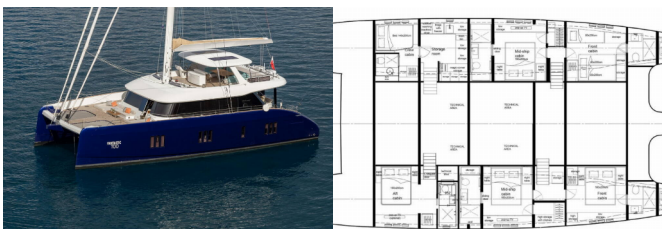

SUNREEF 80

Fantastic Too (2020)

Pollen Maritime AS • Martin Linges Vei 25 • Fornebu • Norge

Telefon: +47 41 197 474

E-post: booking@holiday-yacht-charter.com

Web: holiday-yacht-charter.com

Yachtbase	St. Martin, Marina Port De Plaisance, Karibia
Yacht ID	10298
Yachtmerker	Sunreef Yachts
Yacht Yacht Navn	Fantastic Too
Produksjonsår	2020
Lengde	24.00 M
Kabin/Kabiner	5 + 3
Køyer	11 + 4
WC/dusj	5 + 3