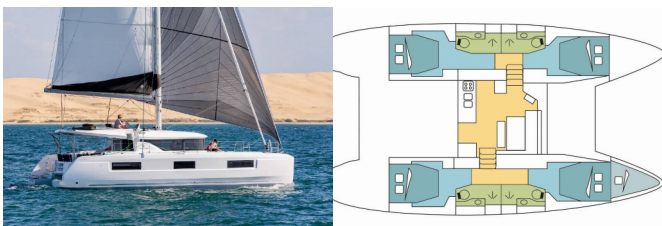

LAGOON 46
MARYLOU (2022)

Pollen Maritime AS • Martin Linges Vei 25 • Fornebu • Norway

Phone: +47 41 197 474

E-mail: booking@holiday-yacht-charter.com

Web: holiday-yacht-charter.com

Yacht Base	Nassau, Palm Cay Marina, Bahamas
Yacht ID	9992
Yacht Brands	Lagoon
Yacht Name	MARYLOU
Production Year	2022
Length	13.99 M
Cabins	4 + 1
Berths	9 + 2
Persons	11
WC/Shower	4

COMFORT: Cockpit cushions

DECK: Bimini top, Cockpit fridge, Cockpit table, Cockpit/stern, outside shower, Davit, Dinghy, Electric anchor windlass, Flybridge, Outboard engine, Swimming ladder

ENTERTAINMENT: Fusion radio, Outdoor speakers