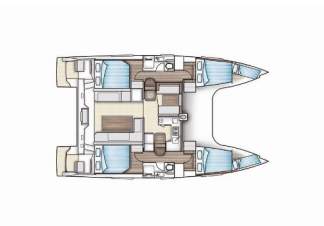

Yacht Base	Antigua, Jolly Harbour Marina, Caribbean
Yacht ID	9980
Yacht Brands	Nautitech
Yacht Name	LOU ROUSTIDOU
Production Year	2022
Length	11.98 M
Cabins	4 + 2
Berths	8 + 2 + 2
Persons	12
WC/Shower	2

COMFORT: Cockpit cushions

DECK: Cockpit fridge, Cockpit table, Cockpit/stern, outside shower, Davit, Dinghy, Electric anchor windlass, Swimming ladder

ENTERTAINMENT: Bluetooth player, Fusion radio, Outdoor speakers

GALLEY: Freezer, Oven, Refrigerator, Stove

INTERIOR: Convertible table in salon, Electric fans in cabins, Electric toilet

NAVIGATION: Autopilot, Depthsounder, GPS chart plotter, Speedometer (Speed log), Wind instrument/Anemometer

SAFETY: VHF radio

SAILS: Electric winch, Lazy bag, Lazy jacks, Self tailing (manual) winch

YACHT ELECTRICS: Inverter, Plug 220V, 12 V, Solar panels, USB sockets, Watermaker - desalinator