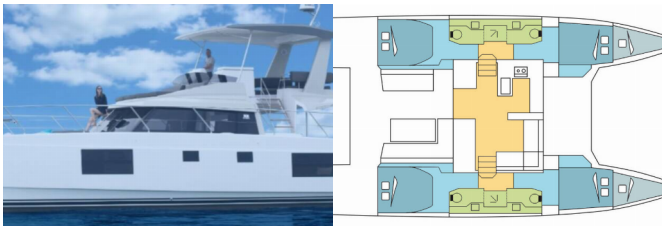

Web: [holiday-yacht-charter.com](http://holiday-yacht-charter.com)

<b>Yacht Base</b>	Trogir, Yachtclub Seget (Marina Baotic), Croatia
<b>Yacht ID</b>	9973
<b>Yacht Brands</b>	Bavaria
<b>Yacht Name</b>	SEATTLE
<b>Production Year</b>	2020
<b>Length</b>	14.23 M
<b>Cabins</b>	4 + 2
<b>Berths</b>	8 + 2 + 2
<b>Persons</b>	12
<b>WC/Shower</b>	4

**COMFORT:** Cockpit cushions

**DECK:** Bimini top, Cockpit fridge, Cockpit table, Cockpit/stern, outside shower, Electric anchor windlass, Flybridge, Grill/Barbecue/Plancha, Swimming ladder

**ENTERTAINMENT:** Radio, Underwater lights