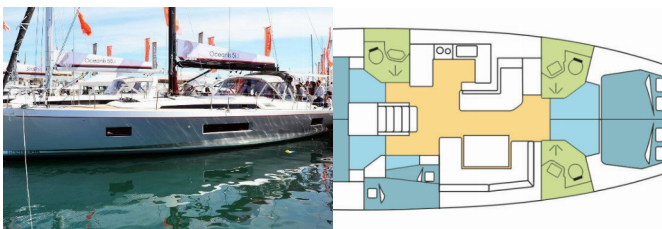

OCEANIS 51.1

ISILDUR (2020)

Pollen Maritime AS • Martin Linges Vei 25 • Fornebu • Norway

Phone: +47 41 197 474

E-mail: booking@holiday-yacht-charter.com

Web: holiday-yacht-charter.com

Yacht Base	Fethiye, Yacht Classic Hotel Marina, Turkey
Yacht ID	9966
Yacht Brands	Beneteau
Yacht Name	ISILDUR
Production Year	2020
Length	15.94 M
Cabins	5 + 1
Berths	10 + 2 + 1
Persons	10
WC/Shower	4

COMFORT: Cockpit cushions

DECK: Bimini top, Cockpit table, Cockpit/stern, outside shower, Dinghy, Electric anchor windlass, Outboard engine, Sprayhood, Swimming ladder

ENTERTAINMENT: Fusion radio, Outdoor speakers