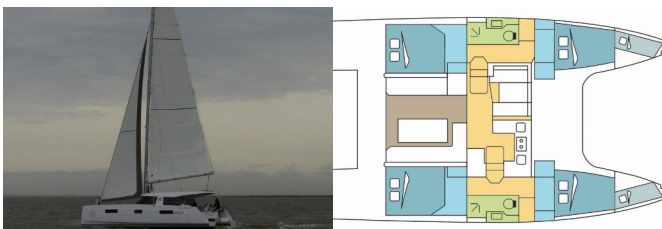

NAUTITECH 40 OPEN

NAELLEWENN II (2020)

Pollen Maritime AS • Martin Linges Vei 25 • Fornebu • Norway

Phone: +47 41 197 474

E-mail: booking@holiday-yacht-charter.com

Web: holiday-yacht-charter.com

Yacht Base	Grenada, Port Louis Marina, Caribbean
Yacht ID	9960
Yacht Brands	Nautitech
Yacht Name	NAELLEWENN II
Production Year	2020
Length	11.98 M
Cabins	4 + 2
Berths	8 + 2 + 2
Persons	12
WC/Shower	2

INTERIOR: Convertible table in salon, Electric fans in cabins

NAVIGATION: Autopilot, Depthsounder, Speedometer (Speed log)

SAFETY: VHF radio

SAILS: Electric winch, Lazy bag, Lazy jacks, Self tailing (manual) winch