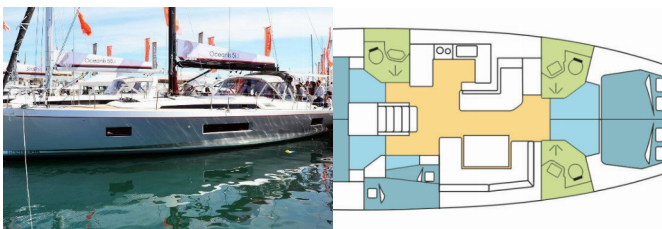

OCEANIS 51.1

JASIONE (2020)

Pollen Maritime AS • Martin Linges Vei 25 • Fornebu • Norway

Phone: +47 41 197 474

E-mail: booking@holiday-yacht-charter.com

Web: holiday-yacht-charter.com

Yacht Base	Fethiye, Yacht Classic Hotel Marina, Turkey
Yacht ID	9950
Yacht Brands	Beneteau
Yacht Name	JASIONE
Production Year	2020
Length	15.94 M
Cabins	5 + 1
Berths	10 + 2 + 1
Persons	10
WC/Shower	4

COMFORT: Cockpit cushions

DECK: Bimini top, Cockpit table, Cockpit/stern, outside shower, Dinghy, Electric anchor windlass, Outboard engine, Sprayhood, Swimming ladder

ENTERTAINMENT: Fusion radio, Outdoor speakers