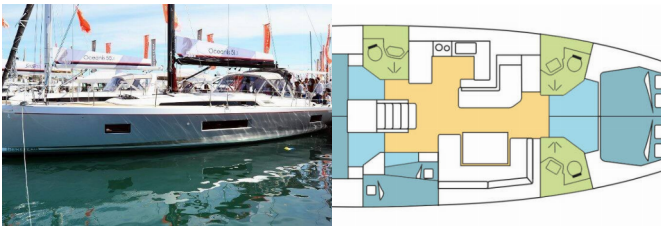

Yacht Base	Fethiye, Yacht Classic Hotel Marina, Turkey
Yacht ID	9950
Yacht Brands	Beneteau
Yacht Name	JASIONE
Production Year	2020
Length	15.94 M
Cabins	5 + 1
Berths	10 + 2 + 1
Persons	10
WC/Shower	4

**COMFORT:** Cockpit cushions

**DECK:** Bimini top, Cockpit table, Cockpit/stern, outside shower, Dinghy, Electric anchor windlass, Outboard engine, Sprayhood, Swimming ladder

**ENTERTAINMENT:** Fusion radio, Outdoor speakers

**GALLEY:** Oven, Refrigerator, Stove