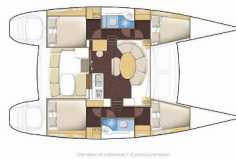

Yacht Base	Martinique, Le Marin, Caribbean
Yacht ID	9915
Yacht Brands	Lagoon
Yacht Name	MOPY 2
Production Year	2019
Length	11.55 M
Cabins	4
Berths	8 + 2
Persons	10
WC/Shower	2

COMFORT: Cockpit cushions

DECK: Bimini top, Cockpit table, Cockpit/stern, outside shower, Davit, Dinghy, Electric anchor windlass, Ice box in cockpit, Swimming ladder

ENTERTAINMENT: Outdoor speakers

GALLEY: Oven, Refrigerator, Stove

INTERIOR: Convertible table, Convertible table in salon, Electric fans in cabins

NAVIGATION: Autopilot, Depthsounder, GPS chart plotter, Speedometer (Speed log), Wind instrument/Anemometer

SAFETY: Extra water tank, VHF radio

SAILS: Electric winch, Lazy bag, Lazy jacks, Self tailing (manual) winch

YACHT ELECTRICS: Inverter, Solar panels, USB sockets