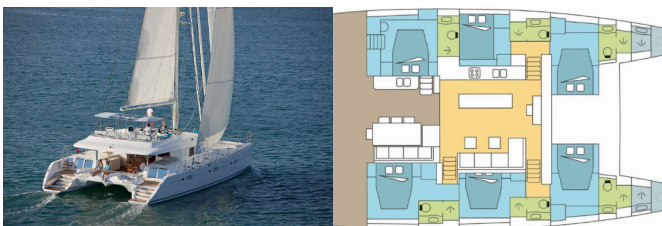

LAGOON 620

DREAM MALLORCA (2018)

Pollen Maritime AS • Martin Linges Vei 25 • Fornebu • Norway

Phone: +47 41 197 474

E-mail: booking@holiday-yacht-charter.com

Web: holiday-yacht-charter.com

Yacht Base	Seychelles, Mahe, Seychelles
Yacht ID	9892
Yacht Brands	Lagoon
Yacht Name	DREAM MALLORCA
Production Year	2018
Length	18.90 M
Cabins	6 + 2
Berths	12 + 2
Persons	12
WC/Shower	6 + 2

COMFORT: Cockpit cushions

DECK: Bimini top, Cockpit fridge, Cockpit table, Cockpit/stern, outside shower, Davit, Dinghy, Electric anchor windlass, Outboard engine, Swimming ladder

ENTERTAINMENT: MP3 Jack-Ipod, Outdoor speakers, Radio