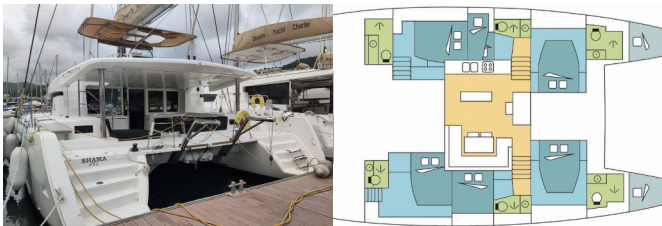

Yacht Base	Martinique, Le Marin, Caribbean
Yacht ID	9864
Yacht Brands	Lagoon
Yacht Name	SHAMA
Production Year	2020
Length	15.84 M
Cabins	6 + 2
Berths	12 + 2
Persons	14
WC/Shower	6

**COMFORT:** Cockpit cushions

**DECK:** Bimini top, Cockpit fridge, Cockpit table, Cockpit/stern, outside shower, Davit, Dinghy, Electric anchor windlass, Flybridge, Swimming ladder

**ENTERTAINMENT:** Fusion radio, Outdoor speakers