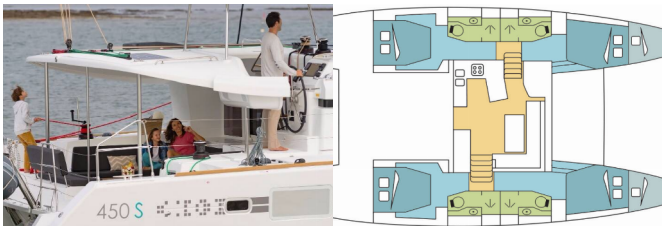

LAGOON 450 S

PANUI (2019)

Pollen Maritime AS • Martin Linges Vei 25 • Fornebu • Norway

Phone: +47 41 197 474

E-mail: booking@holiday-yacht-charter.com

Web: holiday-yacht-charter.com

Yacht Base	Antigua, Jolly Harbour Marina, Caribbean
Yacht ID	9850
Yacht Brands	Lagoon
Yacht Name	PANUI
Production Year	2019
Length	13.96 M
Cabins	4 + 2
Berths	8 + 2 + 2
Persons	12
WC/Shower	4

COMFORT: Cockpit cushions, Sundeck cushions

DECK: Bimini top, Cockpit table, Cockpit/stern, outside shower, Davit, Dinghy, Electric anchor windlass, Swimming ladder

ENTERTAINMENT: Fusion radio, MP3 Jack-Ipod, Outdoor speakers

GALLEY: Refrigerator

INTERIOR: Convertible table, Convertible table in salon, Electric fans in cabins, Electric toilet

NAVIGATION: Autopilot, Depthsounder, GPS chart plotter, Speedometer (Speed log), Wind instrument/Anemometer

SAFETY: VHF radio

SAILS: Electric winch, Lazy bag, Lazy jacks, Self tailing (manual) winch

YACHT ELECTRICS: 220V socket, Air Conditioning, Battery charger, Generator, Inverter, Solar panels, USB sockets, Watermaker - desalinator