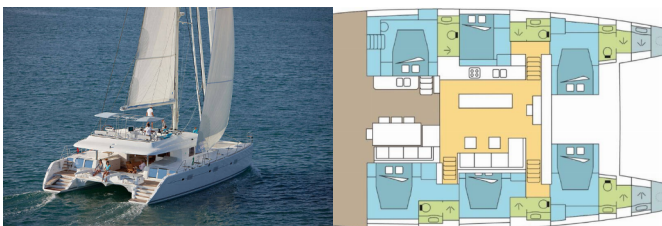

LAGOON 620
DREAM PALMA (2020)

Pollen Maritime AS • Martin Linges Vei 25 • Fornebu • Norway

Phone: +47 41 197 474

E-mail: booking@holiday-yacht-charter.com

Web: holiday-yacht-charter.com

Yacht Base	Athens, Alimos Marina, Greece
Yacht ID	9792
Yacht Brands	Lagoon
Yacht Name	DREAM PALMA
Production Year	2020
Length	18.90 M
Cabins	6 + 2
Berths	12 + 2
Persons	12
WC/Shower	6 + 2

COMFORT: Cockpit cushions

DECK: Bimini top, Cockpit fridge, Cockpit table, Cockpit/stern, outside shower, Davit, Dinghy, Electric anchor windlass, Outboard engine, Swimming ladder

ENTERTAINMENT: MP3 Jack-Ipod, Outdoor speakers, Radio