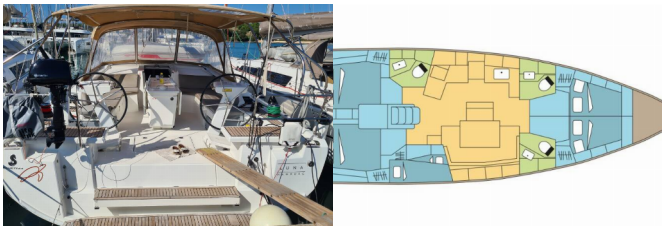

<b>Yacht Base</b>	Dubrovnik, Komolac, ACI Marina Dubrovnik, Croatia
<b>Yacht ID</b>	9690
<b>Yacht Brands</b>	Beneteau
<b>Yacht Name</b>	LUNA
<b>Production Year</b>	2019
<b>Length</b>	14.60 M
<b>Cabins</b>	5
<b>Berths</b>	10
<b>Persons</b>	10
<b>WC/Shower</b>	3

**COMFORT:** Cockpit cushions

**DECK:** Bimini top, Cockpit table, Cockpit/stern, outside shower, Dinghy, Electric anchor windlass, Outboard engine, Sprayhood, Swimming ladder

**ENTERTAINMENT:** Outdoor speakers, Radio