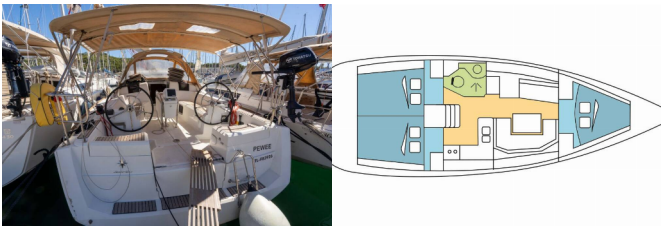

SUN ODYSSEY 389

PEWEE (2019)

Pollen Maritime AS • Martin Linges Vei 25 • Fornebu • Norway

Phone: +47 41 197 474

E-mail: booking@holiday-yacht-charter.com

Web: holiday-yacht-charter.com

Yacht Base	Cote D'Azur, Port Pin Rolland, France
Yacht ID	9677
Yacht Brands	Jeanneau
Yacht Name	PEWEE
Production Year	2019
Length	11.75 M
Cabins	3
Berths	6 + 2
Persons	8
WC/Shower	1

COMFORT: Cockpit cushions

DECK: Bimini top, Cockpit table, Cockpit/stern, outside shower, Dinghy, Electric anchor windlass, Outboard engine, Sprayhood, Swimming ladder

ENTERTAINMENT: Outdoor speakers, Radio