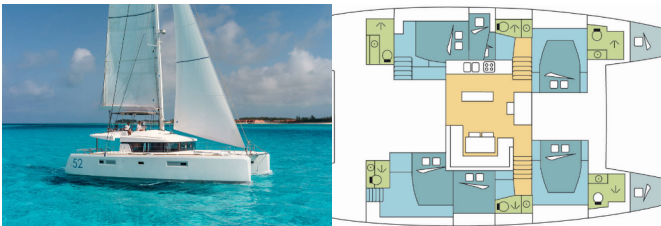

LAGOON 52 F
GOLDFINCH (2019)

Pollen Maritime AS • Martin Linges Vei 25 • Fornebu • Norway

Phone: +47 41 197 474

E-mail: booking@holiday-yacht-charter.com

Web: holiday-yacht-charter.com

Yacht Base	Athens, Alimos Marina, Greece
Yacht ID	9649
Yacht Brands	Lagoon
Yacht Name	GOLDFINCH
Production Year	2019
Length	15.84 M
Cabins	6 + 2
Berths	12 + 2
Persons	12
WC/Shower	6

COMFORT: Cockpit cushions

DECK: Bimini top, Cockpit fridge, Cockpit table, Cockpit/stern, outside shower, Davit, Dinghy, Electric anchor windlass, Flybridge, Fridge on flybridge, Swimming ladder

ENTERTAINMENT: Outdoor speakers, Radio