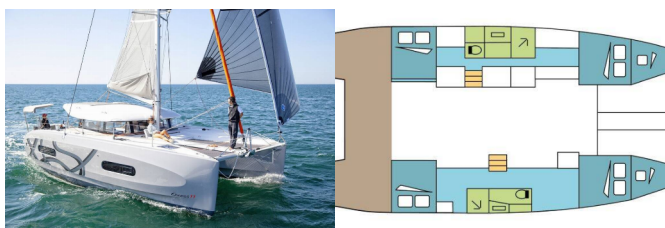

EXCESS 11
ELECTRA (2024)

Pollen Maritime AS • Martin Linges Vei 25 • Fornebu • Norway

Phone: +47 41 197 474

E-mail: booking@holiday-yacht-charter.com

Web: holiday-yacht-charter.com

Yacht Base	Dubrovnik, Komolac, ACI Marina Dubrovnik, Croatia
Yacht ID	9560
Yacht Brands	Excess
Yacht Name	ELECTRA
Production Year	2024
Length	11.42 M
Cabins	4 + 2
Berths	8 + 2 + 2
Persons	12
WC/Shower	2