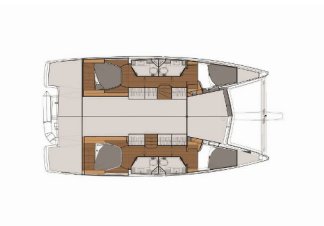

COMFORT: Bed linen

DECK: Bimini top, Cockpit table, Cockpit/stern, outside shower, Davit, Dinghy, Electric anchor windlass, Sprayhood

ENTERTAINMENT: Floating Island, Outdoor speakers, Radio

GALLEY: Additional fridge, Gas cookers, Ice maker, Kitchen utensils (Galley equipment, cutlery), Microwave, Oven, Refrigerator