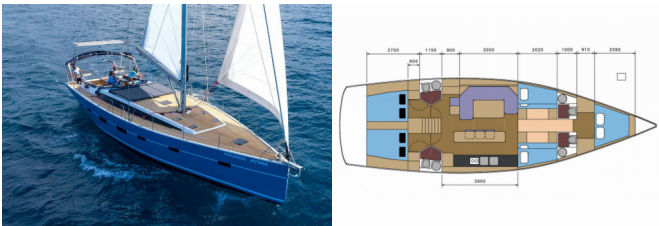

D&D KUFNER 54

Kaiba (2023)

Pollen Maritime AS • Martin Linges Vei 25 • Fornebu • Norway

Phone: +47 41 197 474

E-mail: booking@holiday-yacht-charter.com

Web: holiday-yacht-charter.com

DECK: Bimini top, Dinghy, Outboard engine, Teak deck

ENTERTAINMENT: TV, Underwater lights

GALLEY: Oven, Refrigerator, Stove, Wine cooler

INTERIOR: Electric toilet

NAVIGATION: Bow thruster, Navigation set, Radar

SAFETY: VHF radio

YACHT ELECTRICS: Air Conditioning, Generator, Inverter

Yacht Base	Marmaris, Albatros Marina, Turkey
Yacht ID	9130
Yacht Brands	D&D Yacht
Yacht Name	Kaiba
Production Year	2023
Length	16.60 M
Cabins	5
Berths	10
Persons	10
WC/Shower	4