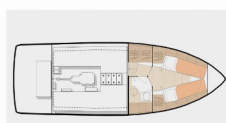

Yacht Base	Porsgrunn/Telemark, Norway
Yacht ID	9021
Yacht Brands	Greenline
Yacht Name	Kragero
Production Year	2021
Length	9.99 M
Cabins	2
Berths	5 + 2
Persons	10
WC/Shower	1

**COMFORT:** Bed linen, Sun loungers, Towels