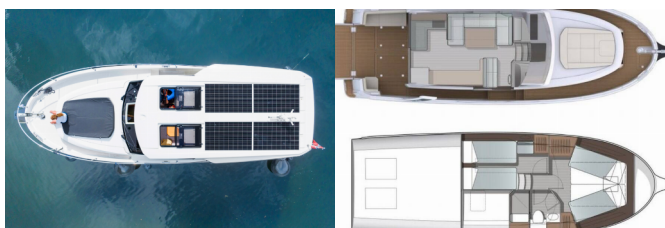

GREENLINE 39

Porsgrunn (2021)

Pollen Maritime AS • Martin Linges Vei 25 • Fornebu • Norway

Phone: +47 41 197 474

E-mail: booking@holiday-yacht-charter.com

Web: holiday-yacht-charter.com

Yacht Base	Porsgrunn/Telemark, Norway
Yacht ID	9019
Yacht Brands	Greenline
Yacht Name	Porsgrunn
Production Year	2021
Length	11.99 M
Cabins	2
Berths	4 + 2
Persons	10
WC/Shower	1

COMFORT: Bed linen, Sun loungers, Towels

DECK: Anchor, Bathing platform, Boat hook, Electric anchor windlass, Panoramic roof

ENTERTAINMENT: TV

GALLEY: Freezer, Hot water, Kitchen utensils (Galley equipment, cutlery), Microwave, Oven, Refrigerator, Stove