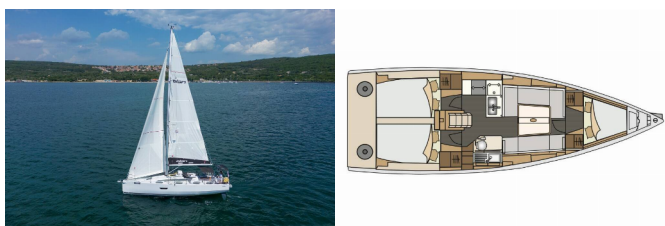

Yacht Base	Marina Punat, Krk, Croatia
Yacht ID	8902
Yacht Brands	Elan Marine
Yacht Name	Lipa
Production Year	2024
Length	10.60 M
Cabins	3
Berths	6 + 2
Persons	8
WC/Shower	1

**COMFORT:** Cockpit cushions