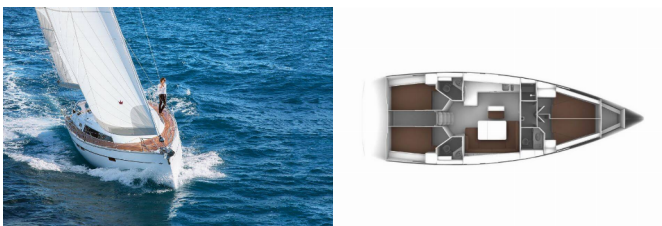

Web: [holiday-yacht-charter.com](http://holiday-yacht-charter.com)

Yacht Base	Bodrum/Turgutreis/D-Marin, Turkey
Yacht ID	8838
Yacht Brands	Bavaria
Yacht Name	Dragut L
Production Year	2024
Length	14.27 M
Cabins	4
Berths	8
Persons	8
WC/Shower	3