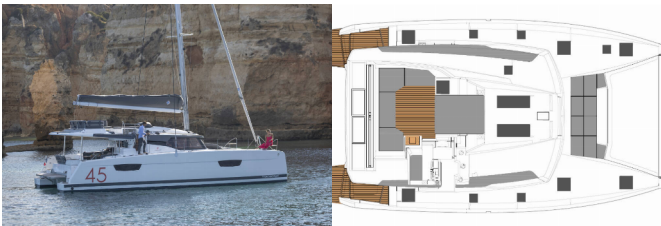

FONTAINE PAJOT ELBA 45

Lazuli (2020)

Pollen Maritime AS • Martin Linges Vei 25 • Fornebu • Norway

Phone: +47 41 197 474

E-mail: booking@holiday-yacht-charter.com

Web: holiday-yacht-charter.com

Yacht Base	Athens, Alimos Marina, Greece
Yacht ID	882
Yacht Brands	Fountaine Pajot
Yacht Name	Lazuli
Production Year	2020
Length	13.45 M
Cabins	4 + 2
Berths	8 + 2 + 2
Persons	12
WC/Shower	4

DECK: Cockpit/stern, outside shower, Dinghy, Electric anchor windlass, Grill/Barbecue/Plancha, Hydraulic gangway, Outboard engine

ENTERTAINMENT: Bluetooth player, Underwater lights

GALLEY: Refrigerator, Water pump

INTERIOR: Convertible table in salon, Electric toilet

NAVIGATION: GPS chart plotter, Wind instrument/Anemometer

SAFETY: Black Water Tank, VHF radio

SAILS: Electric winch

YACHT ELECTRICS: Air Conditioning, Generator, Inverter, Plug 220V, 12 V, Solar panels, USB sockets