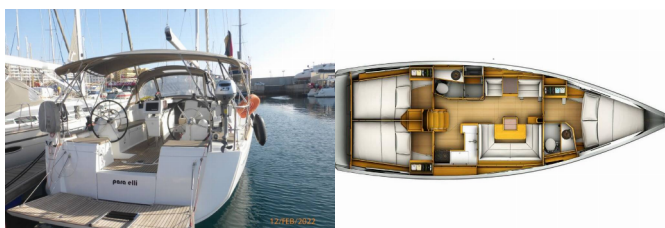

SUN ODYSSEY 419

Para Elli (2019)

Pollen Maritime AS • Martin Linges Vei 25 • Fornebu • Norway

Phone: +47 41 197 474

E-mail: booking@holiday-yacht-charter.com

Web: holiday-yacht-charter.com

Yacht Base	Tenerife, San Miguel Marina, Spain
Yacht ID	839
Yacht Brands	Jeanneau
Yacht Name	Para Elli
Production Year	2019
Length	12.76 M
Cabins	3
Berths	6
Persons	6
WC/Shower	2

DECK: Anchor, Bathing platform, Bimini top, Black ball, Bosun's chair (Safe seat) (boatswain's chair), Cockpit table, Cockpit/stern, outside shower, Dinghy, Electric anchor windlass, Fenders, Main Deck Compass, Ropes, Sprayhood, Swimming ladder, Teak cockpit, Water hose