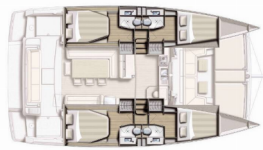

BALI 4.1

Efi (2020)

Pollen Maritime AS • Martin Linges Vei 25 • Fornebu • Norway

Phone: +47 41 197 474

E-mail: booking@holiday-yacht-charter.com

Web: holiday-yacht-charter.com

DECK: Tender

ENTERTAINMENT: USB

GALLEY: Coffee machine, Freezer, Gas cookers, Kitchen utensils (Galley equipment, cutlery), Oven, Refrigerator

INTERIOR: Electric fans

NAVIGATION: GPS chart plotter - cockpit

YACHT ELECTRICS: Air Conditioning, Generator, Inverter, Solar panels

Yacht Base	Lefkas, D-Marin, Greece
Yacht ID	8289
Yacht Brands	Catana
Yacht Name	Efi
Production Year	2020
Length	12.35 M
Cabins	4 + 1
Berths	8 + 1 + 1
Persons	12
WC/Shower	4 + 1