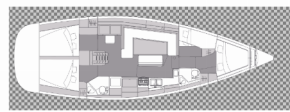

Web: [holiday-yacht-charter.com](http://holiday-yacht-charter.com)

Yacht Base	Pula, Marina Polesana, Croatia
Yacht ID	8256
Yacht Brands	Elan Marine
Yacht Name	Top Gun
Production Year	2020
Length	13.51 M
Cabins	4
Berths	8 + 2
WC/Shower	2