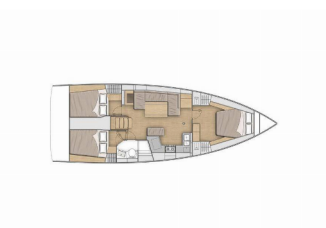

Yacht Base	Pula, ACI Marina Pomer, Croatia
Yacht ID	8237
Yacht Brands	Beneteau
Yacht Name	Kobe
Production Year	2024
Length	12.87 M
Cabins	3
Berths	6 + 2
WC/Shower	1

**COMFORT:** Bed linen, Cockpit cushions, Mosquito nets, Towels

**DECK:** Anchor, Anchor with chain, Bathing platform, Bilge pump - Mechanic, Bimini top, Boat hook, Bosun's chair (Safe seat) (boatswain's chair), Cockpit table, Cockpit/stern, outside shower, Dinghy, Electric anchor windlass, Fenders, Gangway, Round/globular fender, Sprayhood