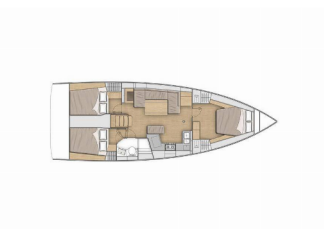

Yacht Base	Pula, ACI Marina Pomer, Croatia
Yacht ID	8237
Yacht Brands	Beneteau
Yacht Name	Kobe
Production Year	2024
Length	12.87 M
Cabins	3
Berths	6 + 2
WC/Shower	1

COMFORT: Bed linen, Cockpit cushions, Mosquito nets, Towels

DECK: Anchor, Anchor with chain, Bathing platform, Bilge pump - Mechanic, Bimini top, Boat hook, Bosun's chair (Safe seat) (boatswain's chair), Cockpit table, Cockpit/stern, outside shower, Dinghy, Electric anchor windlass, Fenders, Gangway, Round/globular fender, Sprayhood

ENTERTAINMENT: FUSION sound system, Indoor speakers, Outdoor speakers, Radio with USB

GALLEY: Freezer, Gas bottles, Hot water, Kitchen utensils (Galley equipment, cutlery), Oven, Refrigerator, Sink, Stove

INTERIOR: Ambiental lighting, Convertible table in salon

NAVIGATION: Autopilot, Binoculars, Compass, GPS chart plotter - cockpit, Navigation (Nautical) charts and nautical guide , Pilot book, Wind instrument/Anemometer

SAFETY: Buoyant smoke signal, Distress signals, Fire axe, Fire extinguisher , First aid kit , Fog horn, Life belts (Safety harness), Life jackets, VHF radio

SAILS: Electric winch

YACHT ELECTRICS: Battery charger , Bilge pump - Electric, Heating, Service batteries, Shore connection 220 V, Solar panels, USB sockets