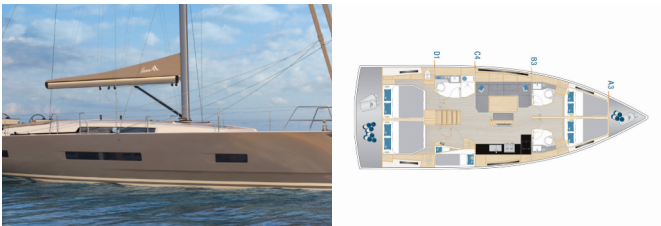

HANSE 460

Aroha (2024)

Pollen Maritime AS • Martin Linges Vei 25 • Fornebu • Norway

Phone: +47 41 197 474

E-mail: booking@holiday-yacht-charter.com

Web: holiday-yacht-charter.com

Yacht Base	Dubrovnik, Komolac, ACI Marina Dubrovnik, Croatia
Yacht ID	8065
Yacht Brands	Hanse Yachts
Yacht Name	Aroha
Production Year	2024
Length	14.60 M
Cabins	5
Berths	10 + 2
Persons	12
WC/Shower	3

COMFORT: Bed linen, Cockpit cushions

DECK: Bathing platform, Bimini top, Cockpit table, Cockpit/stern, outside shower, Dinghy, Sprayhood, Teak cockpit

ENTERTAINMENT: Outdoor speakers, Radio CD player

GALLEY: Freezer, Hot water, Kitchen utensils (Galley equipment, cutlery), Oven, Refrigerator, Stove

NAVIGATION: Autopilot, Bow thruster, GPS chart plotter - cockpit, Nautical charts, Pilot book, Tridata

SAFETY: VHF radio

YACHT ELECTRICS: Battery charger , Inverter