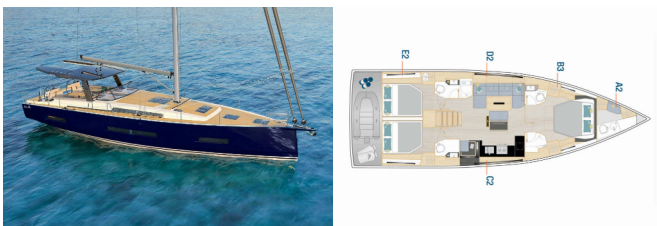

HANSE 510

Ocean Phoenix - OW (2024)

Pollen Maritime AS • Martin Linges Vei 25 • Fornebu • Norway

Phone: +47 41 197 474

E-mail: booking@holiday-yacht-charter.com

Web: holiday-yacht-charter.com

Yacht Base	Marina Mandalina, Sibenik, Croatia
Yacht ID	8063
Yacht Brands	Hanse Yachts
Yacht Name	Ocean Phoenix - OW
Production Year	2024
Length	15.97 M
Cabins	3 + 1
Berths	6 + 2 + 1
Persons	9
WC/Shower	3 + 1

COMFORT: Bed linen, Cockpit cushions, Sundeck cushions

DECK: Bathing platform, Cockpit fridge, Cockpit table, Cockpit/stern, outside shower, Dinghy, Grill/Barbecue/Plancha, Hard Top Bimini, Smart tender system, Sprayhood, Teak cockpit, Teak deck