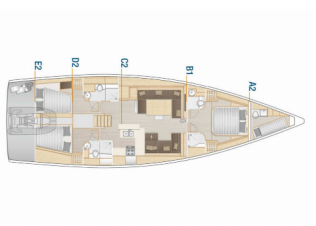

Pollen Maritime AS • Martin Linges Vei 25 • Fornebu • Norway

Phone: +47 41 197 474

E-mail: booking@holiday-yacht-charter.com

Web: holiday-yacht-charter.com