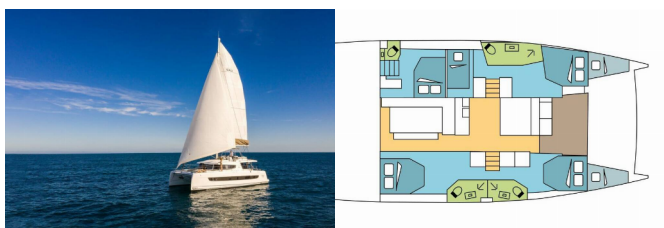

BALI 4.6

TUBEROSE (2024)

Pollen Maritime AS • Martin Linges Vei 25 • Fornebu • Norway

Phone: +47 41 197 474

E-mail: booking@holiday-yacht-charter.com

Web: holiday-yacht-charter.com

Yacht Base	Guadeloupe, La Marina Bas Du Fort, Caribbean
Yacht ID	8033
Yacht Brands	Catana
Yacht Name	TUBEROSE
Production Year	2024
Length	14.28 M
Cabins	5 + 2
Berths	10 + 2
Persons	12
WC/Shower	4

COMFORT: Cockpit cushions, Mosquito nets

DECK: Bimini top, Cockpit table, Cockpit/stern, outside shower, Davit, Electric anchor windlass, Flybridge, Grill/Barbecue/Plancha, Remote control for anchor winch with chain counter at helm, Swimming ladder

ENTERTAINMENT: Fusion radio

GALLEY: Oven, Refrigerator

INTERIOR: Electric fans in cabins, Electric toilet

NAVIGATION: AIS, Autopilot, Depthsounder, GPS chart plotter, Speedometer (Speed log)

SAFETY: VHF radio

SAILS: Electric main sail winch, Lazy bag, Lazy jacks

YACHT ELECTRICS: 230 volt socket, Air Conditioning, Alternator, Battery charger, Generator, Inverter, Service batteries, Solar panels, Watermaker - desalinator