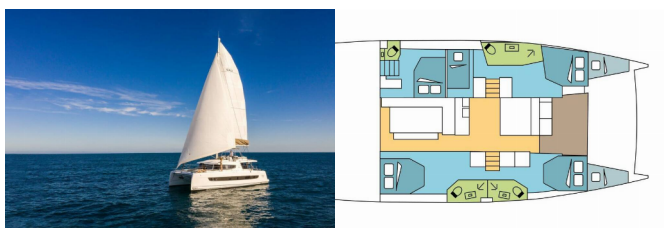

BALI 4.6

CROSSANDRA (2024)

Pollen Maritime AS • Martin Linges Vei 25 • Fornebu • Norway

Phone: +47 41 197 474

E-mail: booking@holiday-yacht-charter.com

Web: holiday-yacht-charter.com

Yacht Base	St. Martin, Marina De L'Anse Marcel, Caribbean
Yacht ID	8028
Yacht Brands	Catana
Yacht Name	CROSSANDRA
Production Year	2024
Length	14.28 M
Cabins	5 + 2
Berths	10 + 2
Persons	12
WC/Shower	4

COMFORT: Cockpit cushions, Helmstation seat cushions, Mosquito nets

DECK: Bimini top, Cockpit table, Cockpit/stern, outside shower, Electric anchor windlass, Fly sunbathing area, Flybridge, Grill/Barbecue/Plancha, Swimming ladder

ENTERTAINMENT: Fusion radio

GALLEY: Oven, Refrigerator

INTERIOR: Electric fans in cabins, Electric toilet, Upholstery

NAVIGATION: AIS, Autopilot, GPS chart plotter

SAFETY: VHF radio

SAILS: Electric main sail winch, Lazy bag, Lazy jacks