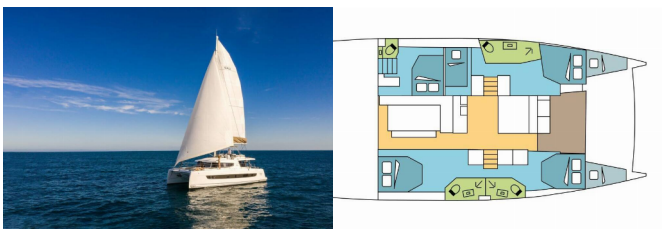

BALI 4.6

CROCUS (2024)

Pollen Maritime AS • Martin Linges Vei 25 • Fornebu • Norway

Phone: +47 41 197 474

E-mail: booking@holiday-yacht-charter.com

Web: holiday-yacht-charter.com

Yacht Base	St. Martin, Marina De L'Anse Marcel, Caribbean
Yacht ID	8027
Yacht Brands	Catana
Yacht Name	CROCUS
Production Year	2024
Length	14.28 M
Cabins	5 + 2
Berths	10 + 2
Persons	12
WC/Shower	4

COMFORT: Cockpit cushions, Helmstation seat cushions, Mosquito nets

DECK: Bimini top, Cockpit table, Cockpit/stern, outside shower, Electric anchor windlass, Fly sunbathing area, Flybridge, Grill/Barbecue/Plancha, Swimming ladder

ENTERTAINMENT: Fusion radio

GALLEY: Additional fridge, Oven, Refrigerator

INTERIOR: Electric fans in cabins, Electric toilet, Upholstery

NAVIGATION: AIS, Autopilot, GPS chart plotter

SAFETY: VHF radio

SAILS: Electric main sail winch, Lazy bag, Lazy jacks