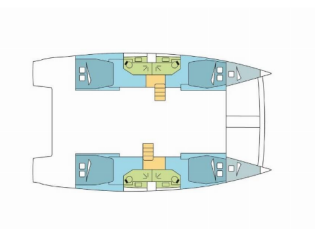

Yacht Base	St. Martin, Marina De L'Anse Marcel, Caribbean
Yacht ID	8026
Yacht Brands	Catana
Yacht Name	FLAX
Production Year	2024
Length	13.50 M
Cabins	4 + 2
Berths	8 + 2
Persons	10
WC/Shower	4

COMFORT: Forward cockpit cushions, Helmstation seat cushions, Mosquito nets

DECK: Bimini top, Cockpit table, Cockpit/stern, outside shower, Davit, Electric anchor windlass, Flybridge, Grill/Barbecue/Plancha, Seats for aft bench, Swimming ladder

ENTERTAINMENT: Fusion radio

GALLEY: Oven, Refrigerator

INTERIOR: Electric fans in cabins, Electric toilet, Upholstery

NAVIGATION: AIS, Autopilot, Depthsounder, GPS chart plotter, Speedometer (Speed log), Wind instrument/Anemometer

SAFETY: VHF radio

SAILS: Electric winch, Lazy bag, Lazy jacks

YACHT ELECTRICS: Air Conditioning, Battery charger, Generator, Inverter, Service batteries, Shore connection 220 V, Solar panels, Watermaker - desalinator