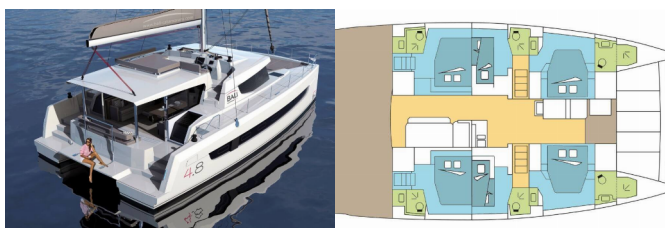

BALI 4.8

SUNFLOWER (2024)

Pollen Maritime AS • Martin Linges Vei 25 • Fornebu • Norway

Phone: +47 41 197 474

E-mail: booking@holiday-yacht-charter.com

Web: holiday-yacht-charter.com

Yacht Base	Martinique, Le Marin, Caribbean
Yacht ID	8012
Yacht Brands	Catana
Yacht Name	SUNFLOWER
Production Year	2024
Length	14.86 M
Cabins	6
Berths	12 + 2
Persons	12
WC/Shower	6

COMFORT: Cockpit cushions

DECK: Bimini top, Cockpit table, Cockpit/stern, outside shower, Dinghy, Electric anchor windlass, Swimming ladder

ENTERTAINMENT: Fusion radio

GALLEY: Hot water, Refrigerator

INTERIOR: Electric fans in cabins, Electric toilet