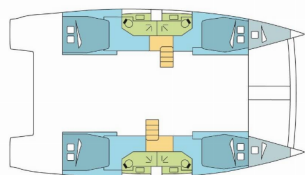

BALI 4.4

CURRENT BREAK (2023)

Pollen Maritime AS • Martin Linges Vei 25 • Fornebu • Norway

Phone: +47 41 197 474

E-mail: booking@holiday-yacht-charter.com

Web: holiday-yacht-charter.com

Yacht Base	Nassau, Palm Cay Marina, Bahamas
Yacht ID	8010
Yacht Brands	Catana
Yacht Name	CURRENT BREAK
Production Year	2023
Length	13.50 M
Cabins	4 + 2
Berths	8 + 2
Persons	10
WC/Shower	4