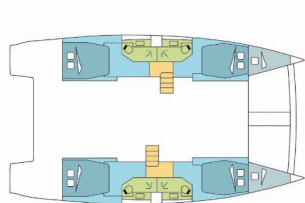

BALI 4.4

SAGA (2022)

Pollen Maritime AS • Martin Linges Vei 25 • Fornebu • Norway

Phone: +47 41 197 474

E-mail: booking@holiday-yacht-charter.com

Web: holiday-yacht-charter.com

Yacht Base	Nassau, Palm Cay Marina, Bahamas
Yacht ID	8007
Yacht Brands	Catana
Yacht Name	SAGA
Production Year	2022
Length	13.50 M
Cabins	4 + 2
Berths	8 + 2
Persons	10
WC/Shower	4

COMFORT: Cockpit seat cushions with backrest, Mosquito nets, Sun loungers

DECK: Bimini top, Cockpit table, Cockpit/stern, outside shower, Davit, Dinghy, Electric anchor windlass, Fly sunbathing area, Flybridge, Forward cockpit, Grill/Barbecue/Plancha, Outboard engine, Spring cleats, Swimming ladder