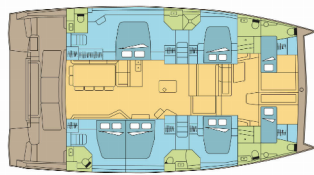

BALI 5.4

Yepa II (2021)

Pollen Maritime AS • Martin Linges Vei 25 • Fornebu • Norway

Phone: +47 41 197 474

E-mail: booking@holiday-yacht-charter.com

Web: holiday-yacht-charter.com

Yacht Base	Nassau, Palm Cay Marina, Bahamas
Yacht ID	7984
Yacht Brands	Catana
Yacht Name	Yepa II
Production Year	2021
Length	16.80 M
Cabins	5 + 2
Berths	10 + 2
Persons	12
WC/Shower	5 + 2

COMFORT: Cockpit cushions

DECK: Bimini top, Cockpit table, Cockpit/stern, outside shower, Davit, Dinghy, Electric anchor windlass, Grill/Barbecue/Plancha, Hydraulic lifting swimming platform, Outboard engine