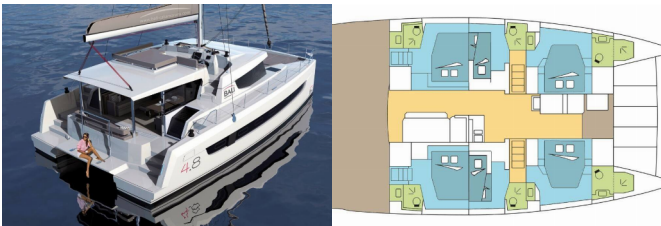

BALI 4.8

SPIREE (2020)

Pollen Maritime AS • Martin Linges Vei 25 • Fornebu • Norway

Phone: +47 41 197 474

E-mail: booking@holiday-yacht-charter.com

Web: holiday-yacht-charter.com

Yacht Base	Seychelles, Praslin, Seychelles
Yacht ID	7974
Yacht Brands	Catana
Yacht Name	SPIREE
Production Year	2020
Length	14.86 M
Cabins	6
Berths	12
Persons	12
WC/Shower	6

COMFORT: Cockpit cushions

DECK: Bimini top, Cockpit table, Cockpit/stern, outside shower, Dinghy, Electric anchor windlass, Outboard engine, Swimming ladder

ENTERTAINMENT: Radio

GALLEY: Freezer, Hot water, Ice maker, Kitchen utensils (Galley equipment, cutlery), Oven, Refrigerator, Stove

INTERIOR: Electric fans in cabins

NAVIGATION: Autopilot, GPS chart plotter, Wind/speed/depth instruments

SAFETY: VHF radio

SAILS: Electric winch, Lazy bag, Lazy jacks

YACHT ELECTRICS: 220V socket, Air Conditioning, Generator, Inverter, Solar panels, USB sockets, Watermaker - desalinator, WC pump