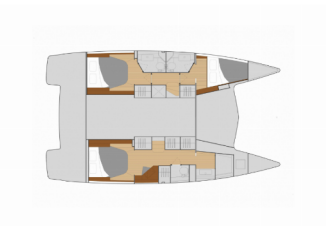

Yacht Base	Bahamas, Abacos, Boat Harbour Marina, Bahamas
Yacht ID	7888
Yacht Brands	Fountaine Pajot
Yacht Name	Dellis Rae
Production Year	2022
Length	11.93 M
Cabins	3
Berths	6
Persons	6
WC/Shower	2

COMFORT: Sundeck cushions

DECK: Cockpit table, Cockpit/stern, outside shower, Davit, Dinghy with outboard engine, Electric anchor windlass, Grill/Barbecue/Plancha, Sprayhood

ENTERTAINMENT: Indoor speakers, Outdoor speakers, Radio, TV

GALLEY: Freezer, Kitchen utensils (Galley equipment, cutlery), Microwave, Oven, Refrigerator, Stove

INTERIOR: Electric toilet, Portable cooling fan

NAVIGATION: Autopilot, GPS chart plotter - cockpit, Helm station, Wind/speed/depth instruments

SAFETY: VHF radio

SAILS: Electric winch, Lazy bag, Lazy jacks

YACHT ELECTRICS: 110V socket, Air Conditioning, Generator, Inverter, Shore power connection, Solar panels, USB sockets