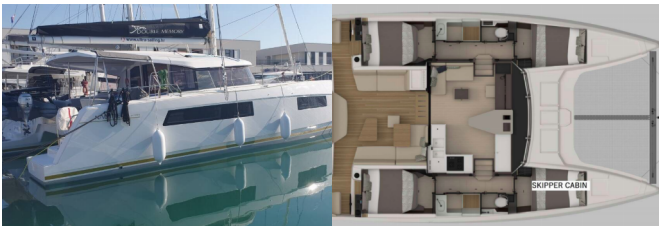

NAUTITECH 44 OPEN

Double Memory (2024)

Pollen Maritime AS • Martin Linges Vei 25 • Fornebu • Norway

Phone: +47 41 197 474

E-mail: booking@holiday-yacht-charter.com

Web: holiday-yacht-charter.com

Yacht Base	Marina Kremik, Primosten, Croatia
Yacht ID	7873
Yacht Brands	Nautitech
Yacht Name	Double Memory
Production Year	2024
Length	13.30 M
Cabins	3 + 1
Berths	6 + 1
Persons	7
WC/Shower	2

COMFORT: Bed linen, Cockpit cushions, Deck cushions, Towels

DECK: Bilge pump - Mechanic, Bimini top, Boat hook, Bosun's chair (Safe seat) (boatswain's chair), Cockpit fridge, Cockpit table, Cockpit/stern, outside shower, Electric anchor windlass, Ropes, Round/globular fender, Teak cockpit

ENTERTAINMENT: CD player, Indoor speakers, Radio with USB, TV, Underwater lights, Wi-Fi Internet

GALLEY: Blender, Dishwasher, Electrical kettle, Freezer, Gas bottles, Kitchen utensils (Galley equipment, cutlery), Microwave, Nescaffe Dolce Gusto Coffee Maker, Oven, Refrigerator, Stove

INTERIOR: Bilge pump handle, Curtains, Electric fans, LED lights, Salon table

NAVIGATION: AIS, Autopilot, Binoculars, Compass, GPS, GPS chart plotter - cockpit, Nautical charts, Pilot book, Radar, Wind instrument/Anemometer

SAFETY: Buoyant smoke signal, Fire axe, Fire extinguisher, First aid kit, Fog horn, Inflatable life raft, Life belts (Safety harness), Life jackets, VHF radio

SAILS: Electric main sail winch, Electric winch, Lazy bag, Lazy jacks

YACHT ELECTRICS: 12V Socket, Air Conditioning, Batteries, Battery charger, Bilge pump - Electric, Generator, Heating, Inverter, Shore connection 220 V, Solar panels