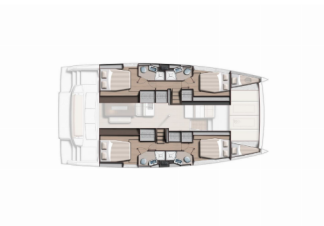

BALI 4.4

Silver Waters (2024)

Pollen Maritime AS • Martin Linges Vei 25 • Fornebu • Norway

Phone: +47 41 197 474

E-mail: booking@holiday-yacht-charter.com

Web: holiday-yacht-charter.com

Yacht Base	Skiathos, Greece
Yacht ID	7836
Yacht Brands	Catana
Yacht Name	Silver Waters
Production Year	2024
Length	13.50 M
Cabins	4 + 2
Berths	8 + 2 + 2
WC/Shower	4