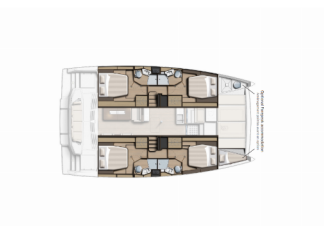

BALI 4.4

Kos 44.1 (2024)

Pollen Maritime AS • Martin Linges Vei 25 • Fornebu • Norway

Phone: +47 41 197 474

E-mail: booking@holiday-yacht-charter.com

Web: holiday-yacht-charter.com

Yacht Base	Athens, Alimos Marina, Greece
Yacht ID	7833
Yacht Brands	Catana
Yacht Name	Kos 44.1
Production Year	2024
Length	13.50 M
Cabins	4 + 1
Berths	8 + 1
Persons	10
WC/Shower	4 + 1