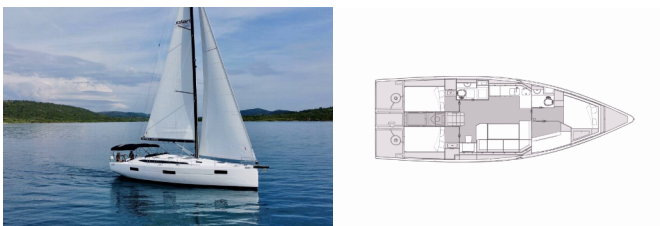

ELAN IMPRESSION 43

A'more (2024)

Pollen Maritime AS • Martin Linges Vei 25 • Fornebu • Norway

Phone: +47 41 197 474

E-mail: booking@holiday-yacht-charter.com

Web: holiday-yacht-charter.com

Yacht Base	Marina Pirovac, Croatia
Yacht ID	7794
Yacht Brands	Elan Marine
Yacht Name	A'more
Production Year	2024
Length	13.32 M
Cabins	4
Berths	8 + 2
Persons	10
WC/Shower	2

COMFORT: Cockpit cushions

DECK: Anchor with chain, Bathing platform, Bimini top, Cockpit light, Remote control for anchor winch with chain counter at helm, Sprayhood, Teak cockpit

ENTERTAINMENT: Audio pack, Indoor speakers, Outdoor speakers, Radio

GALLEY: Freezer, Refrigerator, Water pump

INTERIOR: Additional reading lights in salon and cabins, Ambient lighting, Electric toilet, Lowerable salon table

NAVIGATION: Autopilot, Bow thruster, Navigation set

SAFETY: Extra water tank, Guard rail, VHF radio

SAILS: Electric mainsail windlass, Gennaker-device, Genoa sheet winches, Halyard winches

YACHT ELECTRICS: Air Conditioning, Batteries, Battery monitor, Heating, Inverter, USB sockets