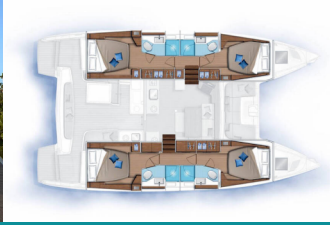

Yacht Base	BVI, Tortola, Nanny Cay Marina, British Virgin Islands
Yacht ID	7711
Yacht Brands	Lagoon
Yacht Name	Nohea Holokai
Production Year	2020
Length	13.99 M
Cabins	4 + 2
Berths	8 + 2 + 2
Persons	12
WC/Shower	4

ADDITIONAL: Flag

COMFORT: Blankets, Cockpit cushions, Pillows

DECK: Anchor with chain, Bilge pump - Mechanic, Bimini top, Boat hook, Bosun's chair (Safe seat) (boatswain's chair), Cockpit table, Cockpit/stern, outside shower, Deck brush, Deck lights, Dinghy with outboard engine, Electric anchor windlass, Fenders, Flybridge, Gangway, Grill/Barbecue/Plancha, Jerry cans for fuel, Mooring Cleats, Mooring ropes , Round/globular fender, Spare anchor (Reserve, Auxiliary anchor), Sponge, Spring cleats, Swimming ladder, Teak cockpit, Water hose, Winch handles

ENTERTAINMENT: Fins, Mask and snorkel, Radio CD mp3 player + USB

GALLEY: Blender, Electrical filter coffee maker, Gas bottles, Gas cookers, Kitchen towel, Kitchen utensils (Galley equipment, cutlery), Microwave, Oven, Refrigerator, Toaster, Water pump

INTERIOR: Clothes hangers, Electric fans in cabins, Electric toilet, Toilet brush

NAVIGATION: Autopilot, Binoculars, Compass, GPS chart plotter, Nautical charts, Navigation (Nautical) charts and nautical guide , Navigation set, Radar reflector, Tridata, Windex

SAFETY: Black Water Tank, Distress flare box, Emergency tiller, Fire extinguisher , First aid kit , Flashlight, Fog horn, Horseshoe lifebuoy, Life belts (Safety harness), Life jacket (children), Life jackets, Liferaft , Rescue sling (Life sling), Set of tools , Signal flags, Spare parts, Torch, VHF radio , Wire (shroud) cutter

SAILS: Electric winch, Lazy bag, Winch

YACHT ELECTRICS: 110V socket, Air Conditioning, Bilge pump - Electric, DSC station, Generator, Motor hours counter, Service batteries, Shore power cable, Start battery, USB sockets, Water heater, WC pump