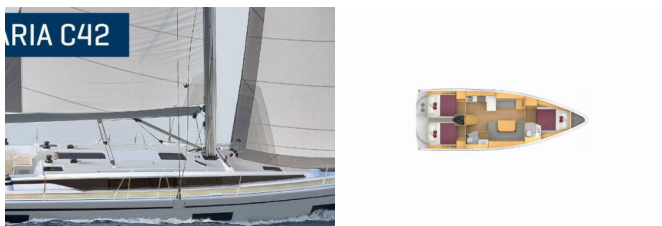

BAVARIA C42

Aeolus (2022)

Pollen Maritime AS • Martin Linges Vei 25 • Fornebu • Norway

Phone: +47 41 197 474

E-mail: booking@holiday-yacht-charter.com

Web: holiday-yacht-charter.com

Yacht Base	Athens, Alimos Marina, Greece
Yacht ID	7670
Yacht Brands	Bavaria
Yacht Name	Aeolus
Production Year	2022
Length	12.40 M
Cabins	3
Berths	6 + 2
WC/Shower	2

DECK: Bimini top, Sprayhood

ENTERTAINMENT: Outdoor speakers, Radio CD mp3 player

GALLEY: Hot water

NAVIGATION: Autopilot, Bow thruster, GPS chart plotter - cockpit, Wind instrument/Anemometer

SAFETY: Black Water Tank